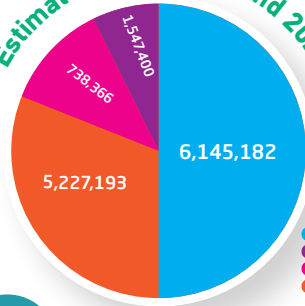

State of Palestine Capital : Jerusalem

🔍 Languages used in Palestine:

- ✓ Arabic (official language)
- ✓ English (common)
- ✓ French
- ✓ German
- ✓ Italian
- ✓ Spanish

Unemployment %	2018	2019	2020
	26.2	25.4	25.9

	2018	2019	2020	Labor Force (Thousand)
	1,382	1,357	1,291	

GDP at Constant Price 2020 (Value in Billion USD)

GDP at Constant Price 14.1

GDP per Capita at Constant Price 2020 (USD)

GDP at Constant Price 2,922.5

Daily wage rate (USD 2020)

USD 28.6

Total Registered Value of Exports 2020 (Value in Billion USD)

1.1

Total Registered Value of Imports 2020 (Value in Billion USD)

6.1

Estimated Population End 2021

- Arab Countries
- Lands of 1948
- Foreign Countries
- Palestine

Palestinian Governorates

- Northern Governorates
- Southern Governorates